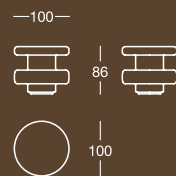

L 8041

Porta sapone, nero
Soap holder, black

Finitura/Finish
Nero/Black

Misura/Size
mm 100x100x86

COMPOSIZIONE / COMPOSITION

L 8042

Bicchiere, bianco
Glass, white

Finitura/Finish
Bianco/White

Misura/Size
mm 100x100x100

L 8043

Porta sapone liquido, bianco
Liquid soap dispenser, white

Finitura/Finish
Bianco/White

Misura/Size
mm 100x100x166

DISEGNI TECNICI
TECHNICAL DETAILS

L 8041

L 8042

L 8043