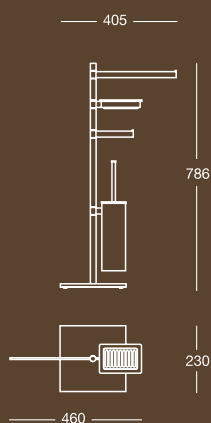

Finitura/Finish	Misura/Size
Cromo/Chrome	mm 255x230x613

P 8722

Piantana in ottone cromato con porta sapone, porta salviette mm 300, porta rotolo e porta scopino snodati. Base in acciaio inox
Free standing pole in chrome plated brass with swivel soap holder, towel rail mm 300, toilet roll holder and toilet brush holder. Stainless steel base

Finitura/Finish	Misura/Size
Cromo/Chrome	mm 405x230x786

ZAC
design Maurizio Duranti

P 8721

Piantana in ottone cromato con tre porta salviette mm 300 snodati. Base in acciaio inox
Free standing pole in chrome plated brass with three swivel towel rails mm 300. Stainless steel base

Finitura/Finish Misura/Size
Cromo/Chrome mm 405x230x842

DISEGNI TECNICI
TECHNICAL DETAILS

P 8723

P 8722

P 8721