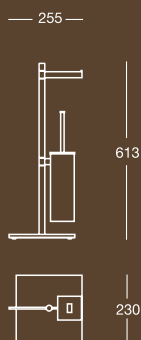

Finitura/Finish	Misura/Size
Cromo/Chrome	mm 255x230x613

P 8722

Piantana in ottone cromato con porta sapone, porta salviette mm 300, porta rotolo e porta scopino snodati. Base in acciaio inox
Free standing pole in chrome plated brass with swivel soap holder, towel rail mm 300, toilet roll holder and toilet brush holder. Stainless steel base

Finitura/Finish	Misura/Size
Cromo/Chrome	mm 405x230x786

ZAC
design Maurizio Duranti

P 8721

Piantana in ottone cromato con tre porta salviette mm 300 snodati. Base in acciaio inox
Free standing pole in chrome plated brass with three swivel towel rails mm 300. Stainless steel base

Finitura/Finish Misura/Size
Cromo/Chrome mm 405x230x842

DISEGNI TECNICI
TECHNICAL DETAILS

P 8723

P 8722

P 8721